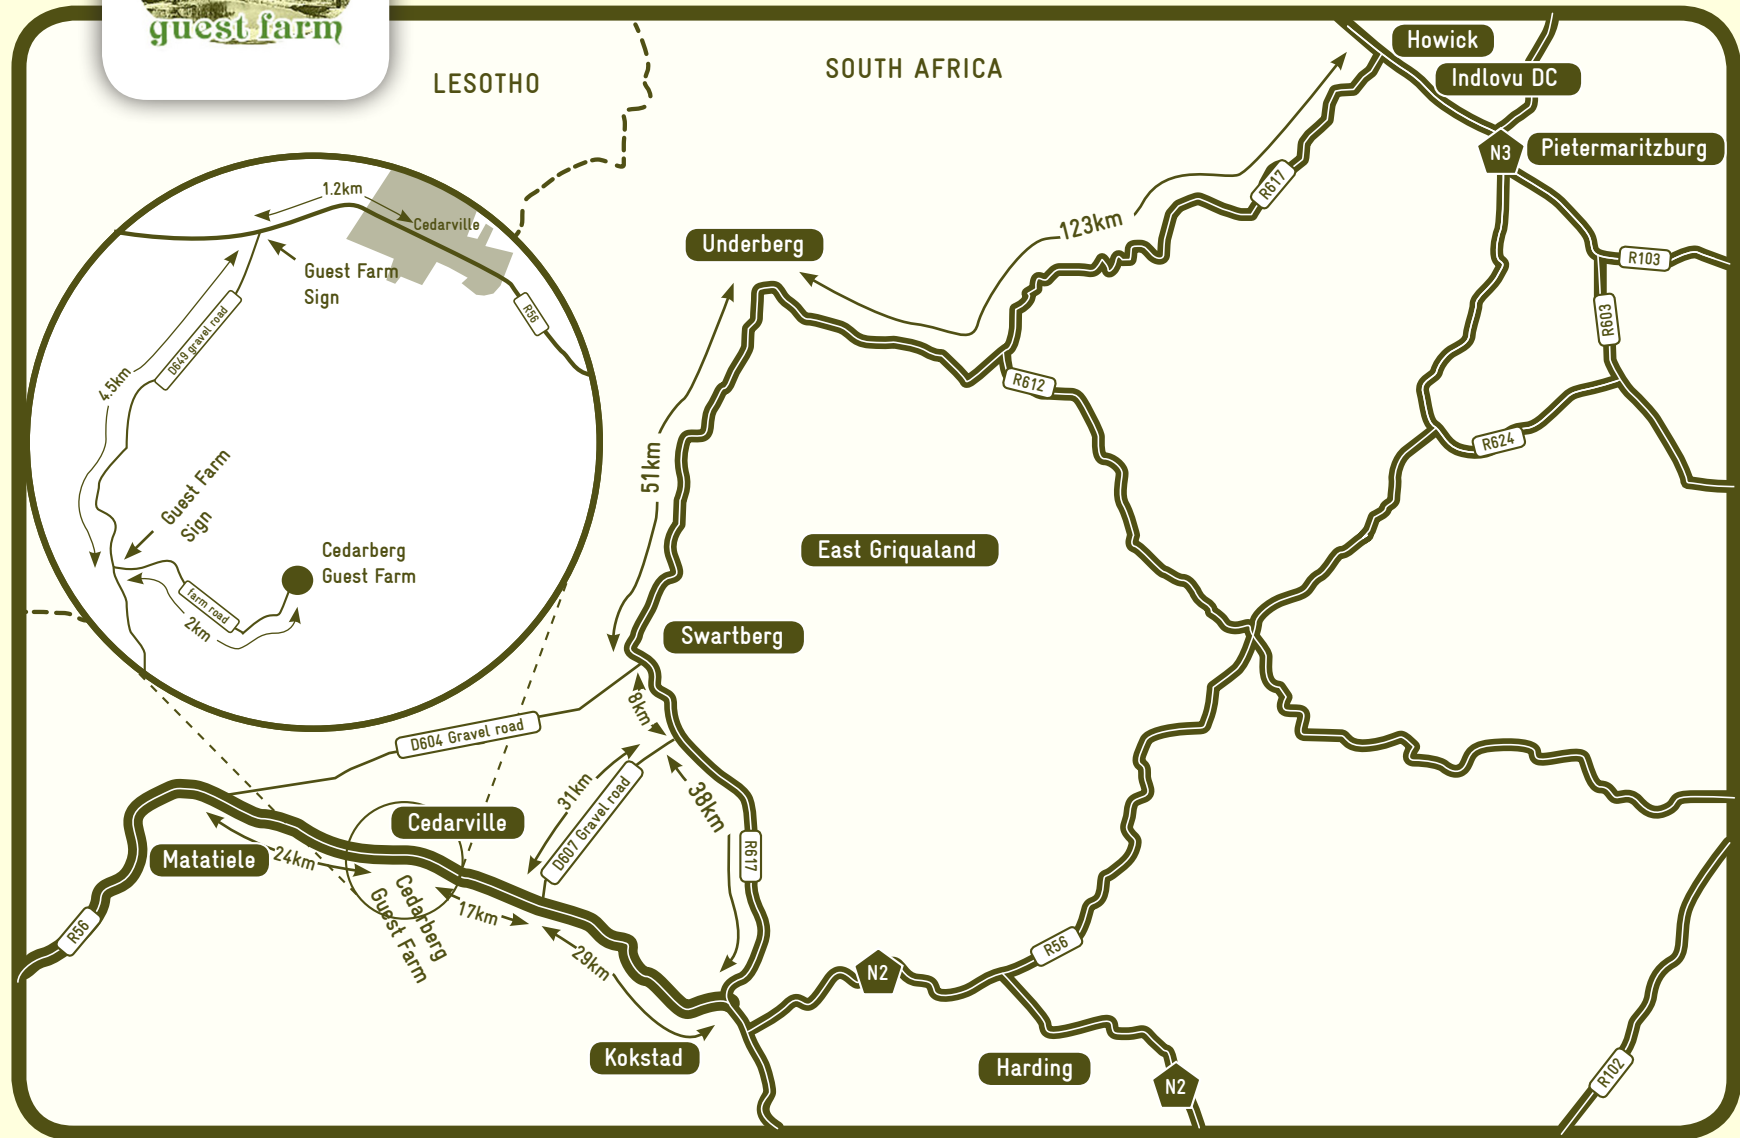

map

Cedarberg Guest Farm is located 7 km off the R56 tar road between Cedarville and Matatiele. Turn south 1 km after Cedarville onto the D649 gravel road when heading west towards Matatiele.

GPS Coordinates
30°25'32.32"S
29°01'37.31"E